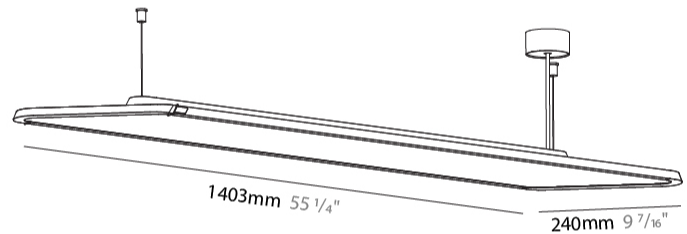

1. To build a product code in our configurator select the specify button on the base model # product page
2. To build a manual product code on this datasheet choose from the options listed below in blue font and add the suffix to the base model #

GENERAL

Series: Hadi
Subseries: Hadi-Q Suspended
Brand: Prolicht
Division: Architectural
Mounting Type: Suspension
Mounting Location: Ceiling
Subcategory: Pendant

PHYSICAL

Shape: Rectangle
Length (mm): 1403
Length (in): 55 1/4
Width (mm): 240
Width (in): 9 7/16
Height (mm): 48
Height (in): 1 7/8
Light Distribution: Direct
Fixture Finish: SSR / BKV / CWI / CRY / HAB / UFT / ITA / RUA / FTG / MYG / LOD / PUS / FRO / FUP / KIA / POP / BLS / SPG / MEY / GOH / GUM / CHC / COM / ABZ / JAG / OBR / MOS / ROR
Fixture Material: Extruded Aluminum / Steel
Cable Details: 2,000mm / 6,000mm Transparent Cable

ELECTRICAL

Lamp Type: LED (Zhaga Standard)
Input Wattage (W): 37.3
Total Output Wattage (W): 33.6
Dimming: Non-Dimmable
Driver Included: No
Driver Location: Integrated
Driver Type: Constant Current - Universal
Driver Class: Class 2
Input Voltage (V): 120 - 277
Constant Current (MA): 112

LED

Color Temperature (°K): 3000 / 3500 / 4000
Max. Delivered Lumen (lm): 3911 / 3907 / 3987
Nominal Lumen (lm): 4976 / 4971 / 5072
CRI: >90 CRI
Lamp Life (hrs): 50000

OPTICAL

RATINGS AND CERTIFICATIONS

Certified By: Certified for North American Standards
IP rating: IP20